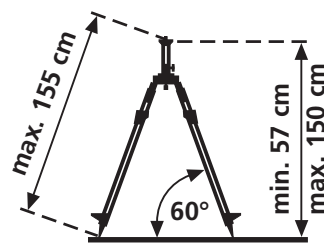

FixPod 155 cm

Rev.0212

Tripod for SuperCross laser series and laser distance meter

- 1/4" tripod connection
- 3-way tripod head
- Crank height adjustment and telescopic tripod legs
- Rubber-steel tips for use on different surfaces

TECHNICAL DATA

MATERIAL

Aluminium

DIMENSIONS (W x H x D)

125 x 580 x 115 mm

WEIGHT 1,4 kg

FixPod 155 cm
inclusive softbag

Package size (W x H x D)
115 x 656 x 115 mm

| ARTICLE | ARTICLE-NO | EAN-CODE | PU |
|---------------|------------|-----------------|----|
| FixPod 155 cm | 090.132A | 4 021563 678990 | 4 |