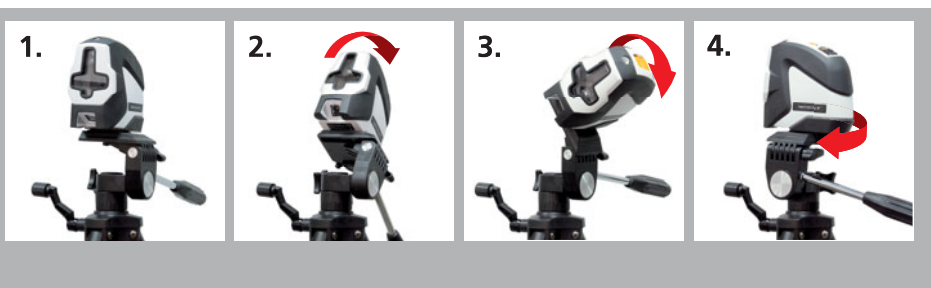

FixPod 155 cm

Rev.0212

Tripod for SuperCross laser series and laser distance meter

- 1/4" tripod connection
- 3-way tripod head
- Crank height adjustment and telescopic tripod legs
- Rubber-steel tips for use on different surfaces

TECHNICAL DATA

MATERIAL

Aluminium

DIMENSIONS (W x H x D)

125 x 580 x 115 mm

WEIGHT 1,4 kg

FixPod 155 cm
inclusive softbag

Package size (W x H x D)
115 x 656 x 115 mm

| ARTICLE | ARTICLE-NO | EAN-CODE | PU |
|---------------|------------|-----------------|----|
| FixPod 155 cm | 090.132A | 4 021563 678990 | 4 |